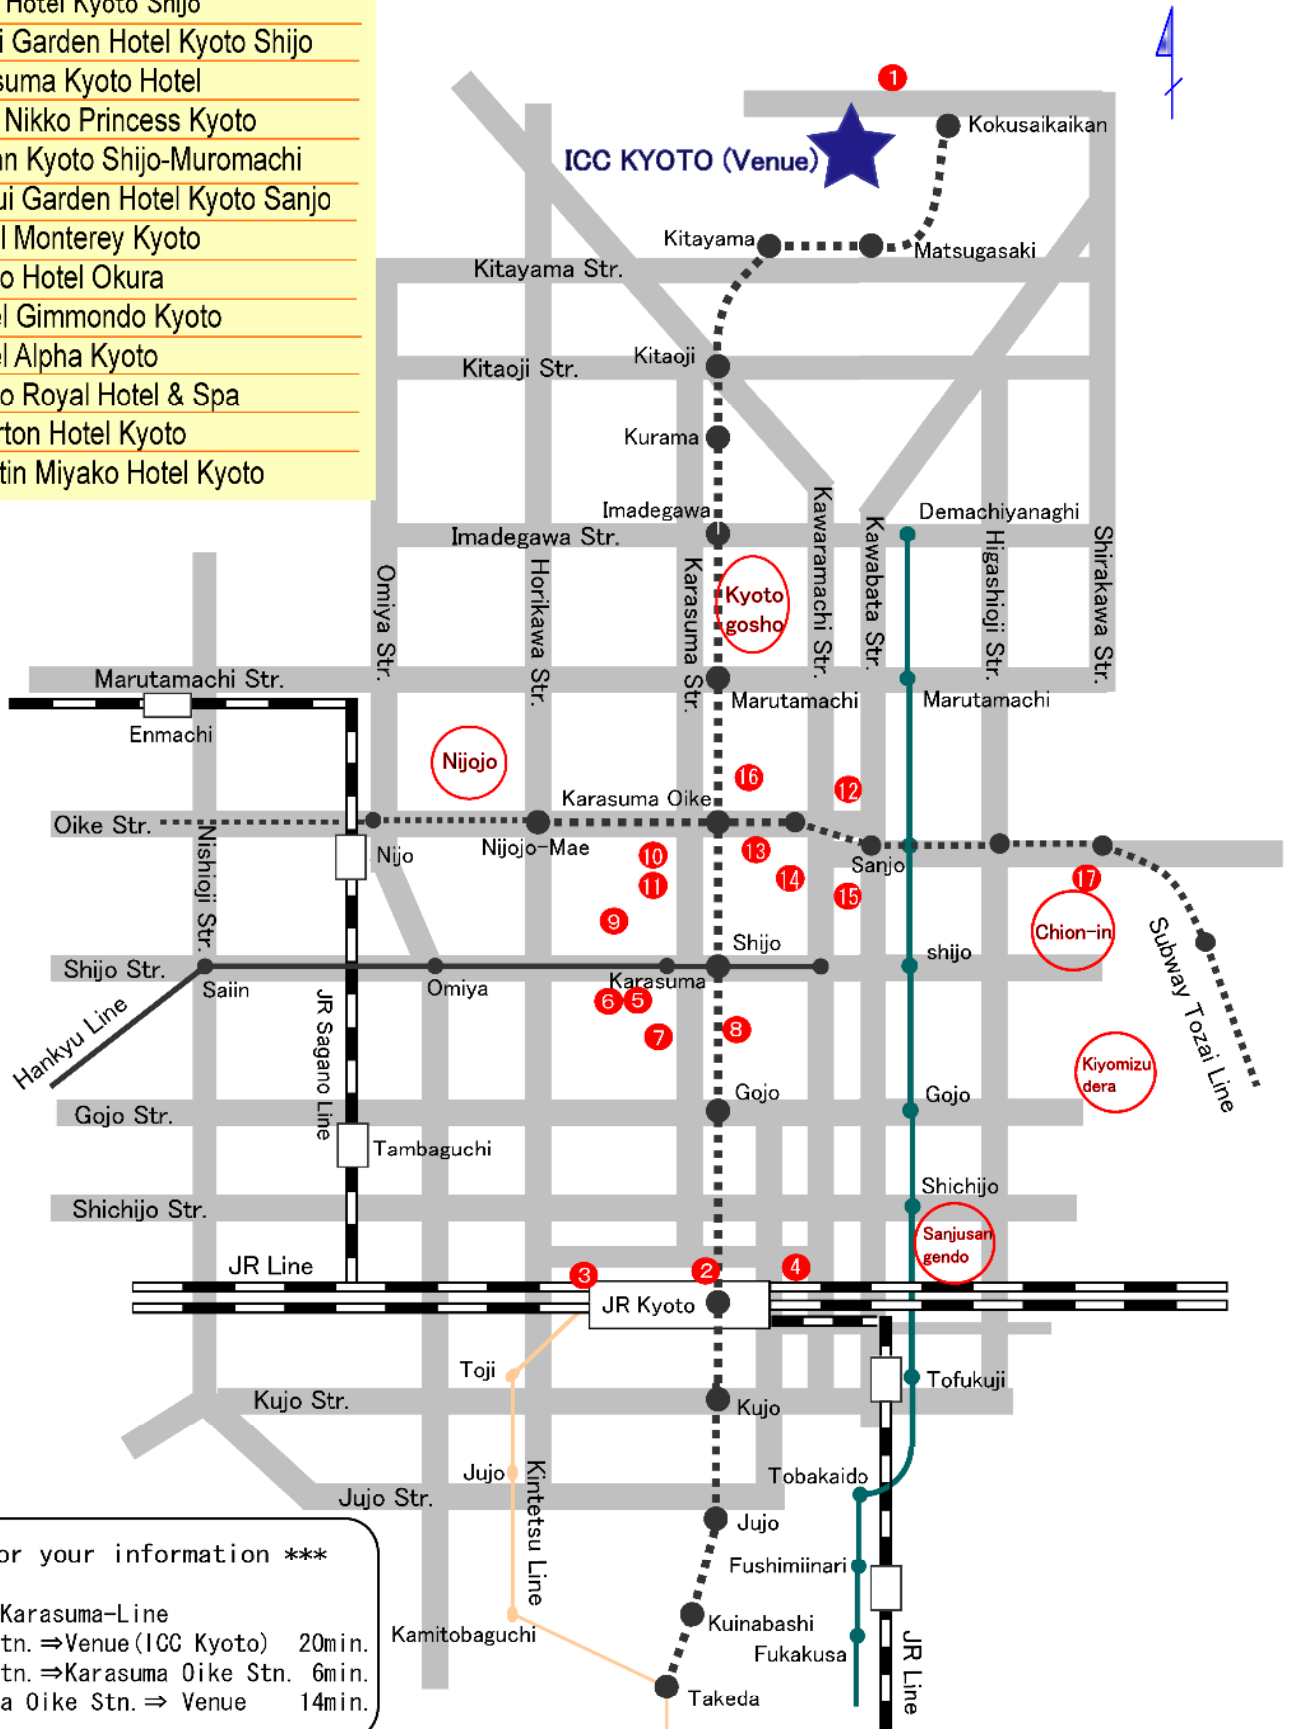

1. Grand Prince Hotel Kyoto
2. Hotel Granvia Kyoto
3. APA Hotel Kyoto Ekimae
4. Kyoto Century Hotel
5. Court Hotel Kyoto Shijo
6. Mitsui Garden Hotel Kyoto Shijo
7. Karasuma Kyoto Hotel
8. Hotel Nikko Princess Kyoto
9. Via-Inn Kyoto Shijo-Muromachi
10. Mitsui Garden Hotel Kyoto Sanjo
11. Hotel Monterey Kyoto
12. Kyoto Hotel Okura
13. Hotel Gimmondo Kyoto
14. Hotel Alpha Kyoto
15. Kyoto Royal Hotel & Spa
16. Hearton Hotel Kyoto
17. Westin Miyako Hotel Kyoto

Congress Hotel Map

(※ rough map)

*** For your information ***

Subway Karasuma-Line
 Kyoto Stn. ⇒ Venue (ICC Kyoto) 20min.
 Kyoto Stn. ⇒ Karasuma Oike Stn. 6min.
 Karasuma Oike Stn. ⇒ Venue 14min.