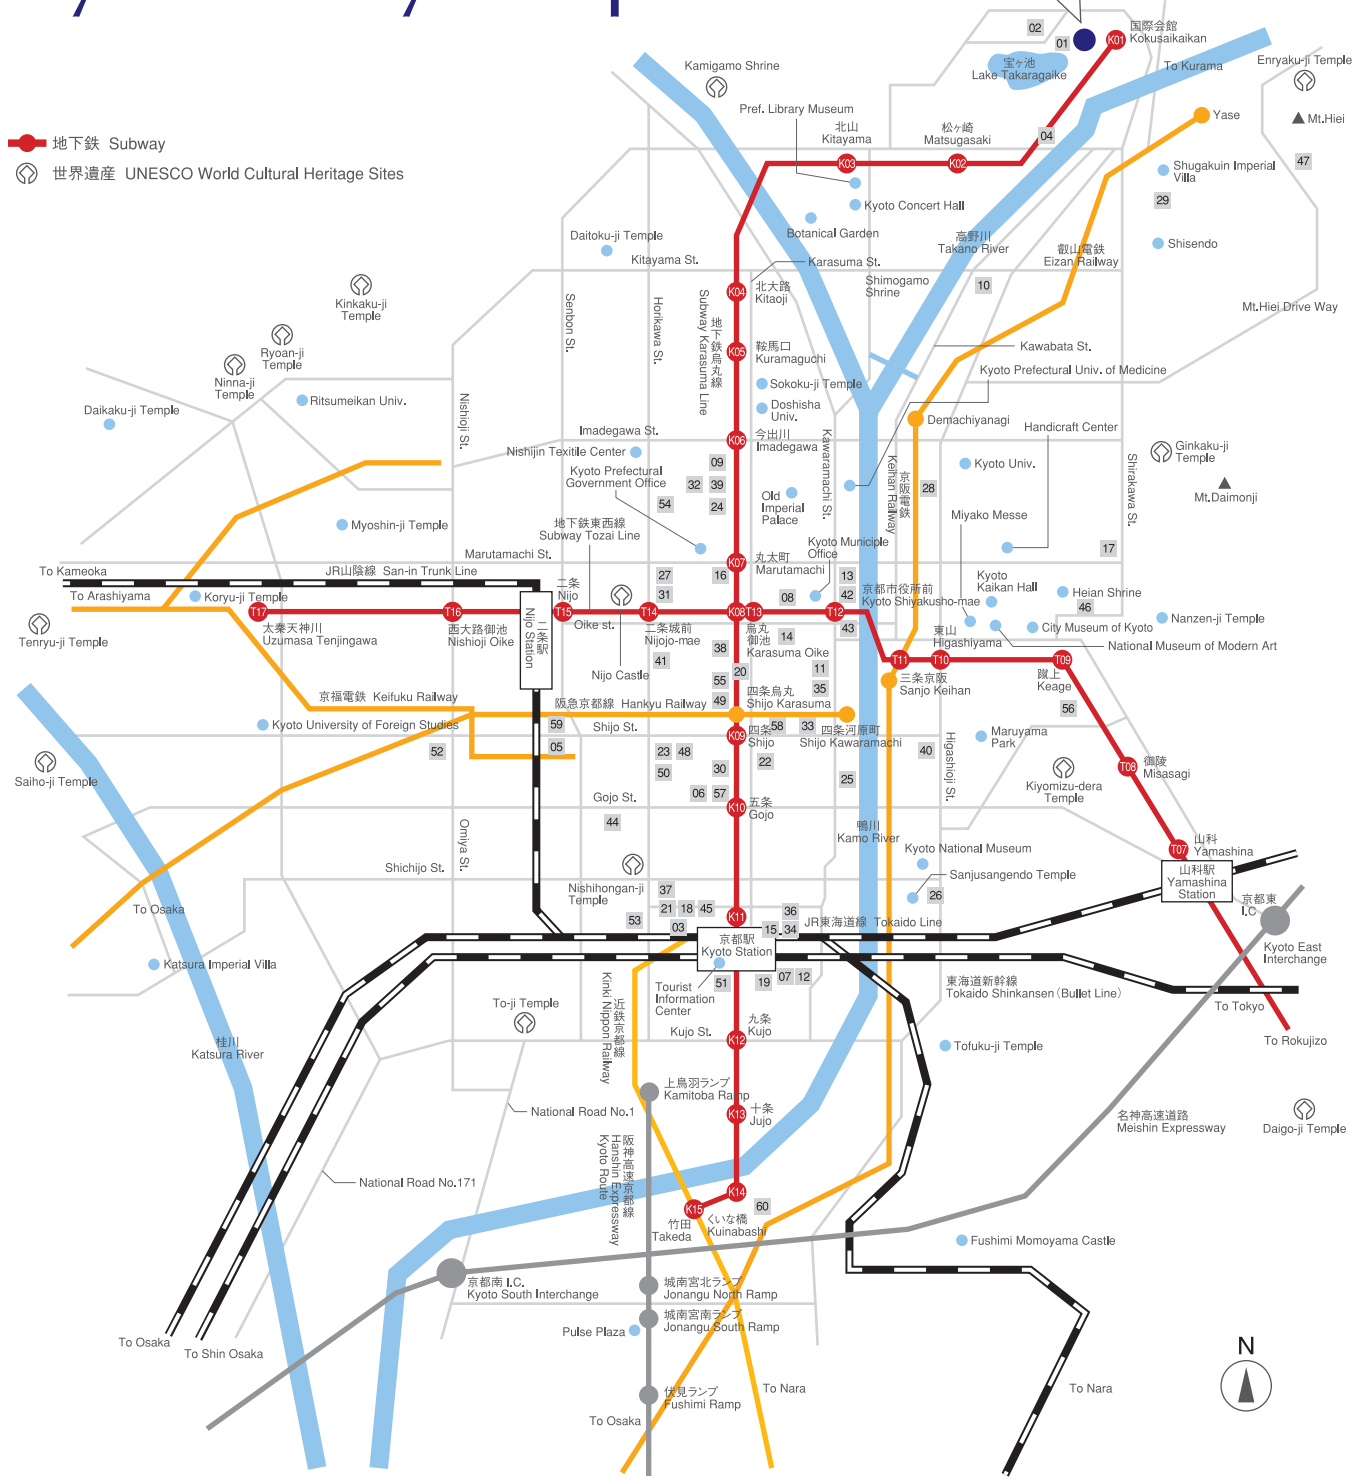

# Kyoto City Map

国立京都国際会館 (ICC Kyoto)  
Kyoto International Conference Center

● 地下鉄 Subway

⊗ 世界遺産 UNESCO World Cultural Heritage Sites

- 01 Kyoto International Conference Center Lodging Facilities
- 02 Grand Prince Hotel Kyoto
- 03 APA Hotel Kyoto Ekimae
- 04 Apical Inn Kyoto
- 05 Ark Hotel Kyoto
- 06 Aranvert Hotel Kyoto
- 07 El Inn Kyoto
- 08 Hearton Hotel Kyoto
- 09 Heian Kaikan
- 10 Holiday Inn Kyoto
- 11 Hotel Alpha Kyoto
- 12 Hotel Centnovum Kyoto
- 13 Hotel Fujita Kyoto
- 14 Hotel Gimmond Kyoto
- 15 Hotel Granvia Kyoto

- 16 Hotel Harvest Kyoto
- 17 Hotel Heian no Mori Kyoto
- 18 Hotel Hokke Club Kyoto
- 19 Hotel Keihan Kyoto
- 20 Hotel Monterey Kyoto
- 21 Hotel New Hankyu Kyoto
- 22 Hotel Nikko Princess Kyoto
- 23 Hotel Oaks Kyoto Shijo
- 24 The Palace Side Hotel
- 25 Hotel Sun Route Kyoto
- 26 Hyatt Regency Kyoto
- 27 International Hotel Kyoto
- 28 Kyodai Kaikan
- 29 Kansai Seminar House
- 30 Karasuma Kyoto Hotel

- 31 ANA Hotel Kyoto
- 32 Kyoto Brighton Hotel
- 33 Kyoto Central Inn
- 34 Kyoto Century Hotel
- 35 Hotel Unizo Kyoto
- 36 Kyoto Dai-ni Tower Hotel
- 37 Kyoto Dai-san Tower Hotel
- 38 Kyoto Garden Hotel
- 39 Kyoto Garden Palace
- 40 Apa Kyoto Gion Hotel
- 41 Kyoto Horikawa Inn
- 42 Kyoto Hotel Okura
- 43 Kyoto Royal Hotel & Spa
- 44 Kyoto Tokyu Hotel
- 45 Kyoto Tower Hotel

- 46 Kyoto Traveler's Inn
- 47 L' Hotel de Hiei
- 48 Court Hotel Kyoto Shijo
- 49 Via Inn Kyoto Shijomuromachi
- 50 Mitsui Garden Hotel Kyoto Shijo
- 51 New Miyako Hotel
- 52 Rhino Hotel Kyoto
- 53 Rihga Royal Hotel Kyoto
- 54 Rubino Kyoto Horikawa
- 55 Mitsui Garden Hotel Kyoto Sanjo
- 56 The Westin Miyako Kyoto
- 57 Toyoko Inn Kyoto Gojo Karasuma
- 58 Toyoko Inn Kyoto Shijo Karasuma
- 59 Toyoko Inn Kyoto Shijo Omiya
- 60 Urban Hotel Kyoto